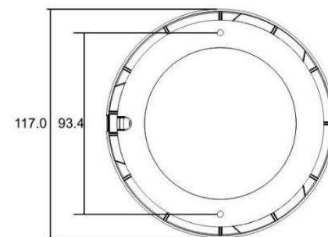

\* Option

Unit: (mm)

| <b>Camera</b>         |  | <b>ET-60A-4</b>   |
|-----------------------|--|---|
| Image Sensor          | 1/3" Sony Progressive CMOS   |   |
| Effective Pixels      | 1920(H) x 1080(V), 2048(H)x1536(V), <b>2688(H) x 1520 (V)</b>  |   |
| Minimum Illumination  | TBD  |   |
| Shutter Speed         | 1~1/10000 sec.   |   |
| S/N ratio             | > 50dB   |   |
| <b>Lens</b>           |  |   |
| Focal Length          | 2.3mm  |   |
| F Number              | F 2.0  |   |
| FOV                   | 125°   |   |
| <b>Operation</b>      |  |   |
| Multiple Languages    | English / French / German / Italian / Japanese / Korean / Portuguese / Russian / Simplified Chinese / Spanish / Traditional Chinese                  |   |
| Image Setting         | Backlight Compensation   | On/Off  |
|                       | White Balance  | AWB / ATW / Manual / One Push                                       |
|                       | Noise Reduction  | 3DNR / 2DNR / ColorNR   |
|                       | Wide Dynamic Range   | Shutter WDR On/Off(120dB)   |
|                       | Privacy Mask   | On/Off  |
|                       | Brightness   | Manual  |
|                       | Exposure   | Auto / Manual   |
|                       | Sharpness  | Manual  |
|                       | Contrast   | Manual  |
|                       | Saturation   | Manual  |
|                       | Hue  | Manual  |
|                       | Digital Zoom   | Support   |
|                       | Motion Detection   | On / Off / By Schedule  |
|                       | Tampering Alarm  | On / Off / By Schedule  |
|                       | Network Failure Detection  | On / Off / By Schedule  |
|                       | Audio Detection  | On / Off  |
| Audio                 | One-way Audio*   | Mic in  |
|                       | Compression  | G.711/G.726   |
| <b>Network</b>        |  |   |
| Interface             | RJ-45, 10/100 Mbps Ethernet  |   |
| Video Compression     | MJPEG / H.264 (MPEG-4 Part 10/AVC) Baseline / Main Profile / High Profile  |   |
| Video Streaming       | Dual Streams   | H.264 + MJPEG / H.264 + H.264                                       |
|                       | Quad Streams   | H.264 x 4 / H.264 x 3 + MJPEG                                       |
| Video Resolution      | H.264- 4M / 3M / Full HD 1080P / SXGA / HD 720P / XGA / SVGA / D1 / VGA / CIF<br>MJPEG- Full HD 1080P / SXGA / HD 720P / XGA / SVGA / D1 / VGA / CIF |   |
| Frame Rate            | Normal Mode  | Dual Streams : 3M @ 30fps + SVGA @ 30fps / 4M @ 15fps + XGA @ 30fps |
|                       | HDR Mode   | 1080p @ 30fps + D1 @ 30fps @ 2 Shutters                             |
| Protocol              | IPv4/v6, TCP/IP, UDP, RTP, RTSP, HTTP, HTTPS, ICMP, FTP, SMTP, DHCP, PPPoE, UPnP, IGMP, SNMP, QoS, ONVIF, ARP  |   |
| Security              | HTTPS / IP Filter / IEEE 802.1X  |   |
| Event Notification    | HTTP / FTP / SMTP  |   |
| Micro SD*             | microSDXC 64GB support   |   |
| Supported Web Browser | Internet Explorer (6.0+) / Chrome / Firefox / Safari   |   |
| User Account          | 20   |   |
| Password Levels       | User and Administrator   |   |
| <b>Mechanical</b>     |  |   |
| Lens Mounting         | M12 Board Lens   |   |
| Connectors            | Ethernet   | RJ-45   |
| <b>General</b>        |  |   |
| Start-up Temperature  | -15°C (5°F)  |   |
| Operating Temperature | -20°C ~ 55°C (-4° ~ 130°F)   |   |
| Humidity              | 10% ~ 90%, No Condensation   |   |
| Weatherproof Standard | Rugged Type- IP66  |   |
| Dimension             | Ø 110.2 x 47.7 mm (Ø 4.3 x 1.9 in.)  |   |
| Weight                | 180 g (0.40 lb)  |   |
| Power Source          | PoE  |   |
| Power Consumption     | TBD  |   |
| Regulatory            | CE / FCC / RoHS / IP66 (Outdoor)   |   |