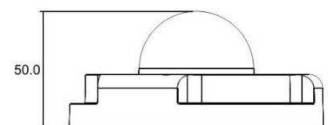

\* Option

Unit: (mm)

| <b>Camera</b>         |  | <b>ET-60A-4</b>   |
|-----------------------|--|---|
| Image Sensor          | 1/3" Sony Progressive CMOS   |   |
| Effective Pixels      | 1920(H) x 1080(V), 2048(H)x1536(V), <b>2688(H) x 1520 (V)</b>  |   |
| Minimum Illumination  | TBD  |   |
| Shutter Speed         | 1~1/10000 sec.   |   |
| S/N ratio             | > 50dB   |   |
| <b>Lens</b>           |  |   |
| Focal Length          | 2.3mm  |   |
| F Number              | F 2.0  |   |
| FOV                   | 125°   |   |
| <b>Operation</b>      |  |   |
| Multiple Languages    | English / French / German / Italian / Japanese / Korean / Portuguese / Russian / Simplified Chinese / Spanish / Traditional Chinese                  |   |
| Image Setting         | Backlight Compensation   | On/Off  |
|                       | White Balance  | AWB / ATW / Manual / One Push                                       |
|                       | Noise Reduction  | 3DNR / 2DNR / ColorNR   |
|                       | Wide Dynamic Range   | Shutter WDR On/Off(120dB)   |
|                       | Privacy Mask   | On/Off  |
|                       | Brightness   | Manual  |
|                       | Exposure   | Auto / Manual   |
|                       | Sharpness  | Manual  |
|                       | Contrast   | Manual  |
|                       | Saturation   | Manual  |
|                       | Hue  | Manual  |
|                       | Digital Zoom   | Support   |
|                       | Motion Detection   | On / Off / By Schedule  |
|                       | Tampering Alarm  | On / Off / By Schedule  |
|                       | Network Failure Detection  | On / Off / By Schedule  |
|                       | Audio Detection  | On / Off  |
| Audio                 | One-way Audio*   | Mic in  |
|                       | Compression  | G.711/G.726   |
| <b>Network</b>        |  |   |
| Interface             | RJ-45, 10/100 Mbps Ethernet  |   |
| Video Compression     | MJPEG / H.264 (MPEG-4 Part 10/AVC) Baseline / Main Profile / High Profile  |   |
| Video Streaming       | Dual Streams   | H.264 + MJPEG / H.264 + H.264                                       |
|                       | Quad Streams   | H.264 x 4 / H.264 x 3 + MJPEG                                       |
| Video Resolution      | H.264- 4M / 3M / Full HD 1080P / SXGA / HD 720P / XGA / SVGA / D1 / VGA / CIF<br>MJPEG- Full HD 1080P / SXGA / HD 720P / XGA / SVGA / D1 / VGA / CIF |   |
| Frame Rate            | Normal Mode  | Dual Streams : 3M @ 30fps + SVGA @ 30fps / 4M @ 15fps + XGA @ 30fps |
|                       | HDR Mode   | 1080p @ 30fps + D1 @ 30fps @ 2 Shutters                             |
| Protocol              | IPv4/v6, TCP/IP, UDP, RTP, RTSP, HTTP, HTTPS, ICMP, FTP, SMTP, DHCP, PPPoE, UPnP, IGMP, SNMP, QoS, ONVIF, ARP  |   |
| Security              | HTTPS / IP Filter / IEEE 802.1X  |   |
| Event Notification    | HTTP / FTP / SMTP  |   |
| Micro SD*             | microSDXC 64GB support   |   |
| Supported Web Browser | Internet Explorer (6.0+) / Chrome / Firefox / Safari   |   |
| User Account          | 20   |   |
| Password Levels       | User and Administrator   |   |
| <b>Mechanical</b>     |  |   |
| Lens Mounting         | M12 Board Lens   |   |
| Connectors            | Ethernet   | RJ-45   |
| <b>General</b>        |  |   |
| Start-up Temperature  | -15°C (5°F)  |   |
| Operating Temperature | -20°C ~ 55°C (-4° ~ 130°F)   |   |
| Humidity              | 10% ~ 90%, No Condensation   |   |
| Weatherproof Standard | Rugged Type- IP66  |   |
| Dimension             | Ø 110.2 x 47.7 mm (Ø 4.3 x 1.9 in.)  |   |
| Weight                | 180 g (0.40 lb)  |   |
| Power Source          | PoE  |   |
| Power Consumption     | TBD  |   |
| Regulatory            | CE / FCC / RoHS / IP66 (Outdoor)   |   |